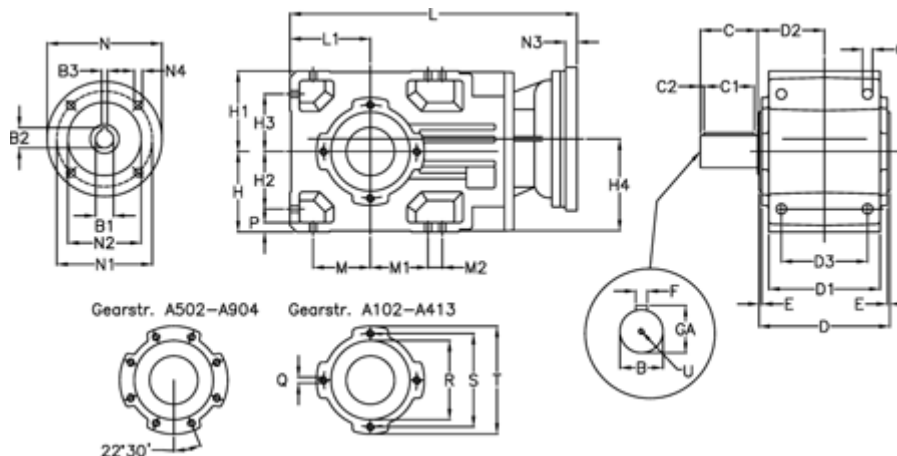

Article number: 29600214611220  
 Description: Bevel helical gearbox  
 A203UR-146,1-P63B5

## Measures

B = 30	D1 = 110	H1 = 80	M2 = 0	Q = M8x15
B1 = 11	D2 = 73.0	H2 = 60	N = 140	R = 95
B2 = 12.8	D3 = 90	H3 = 60	N1 = 115	S = 115
B3 = 4	Description = A203UR-xx-P63 B5	H4 = 93.0	N2 = 95	T = 140
C = 60	E = 3.0	L = 361.5	N3 = -	U = M10x22
C1 = 50	F = 10	L1 = 80	N4 = M8x19	
C2 = 5.0	GA = 33	M = 60	O = 9.5	
D = 136	H = 80	M1 = 60	P = 9	